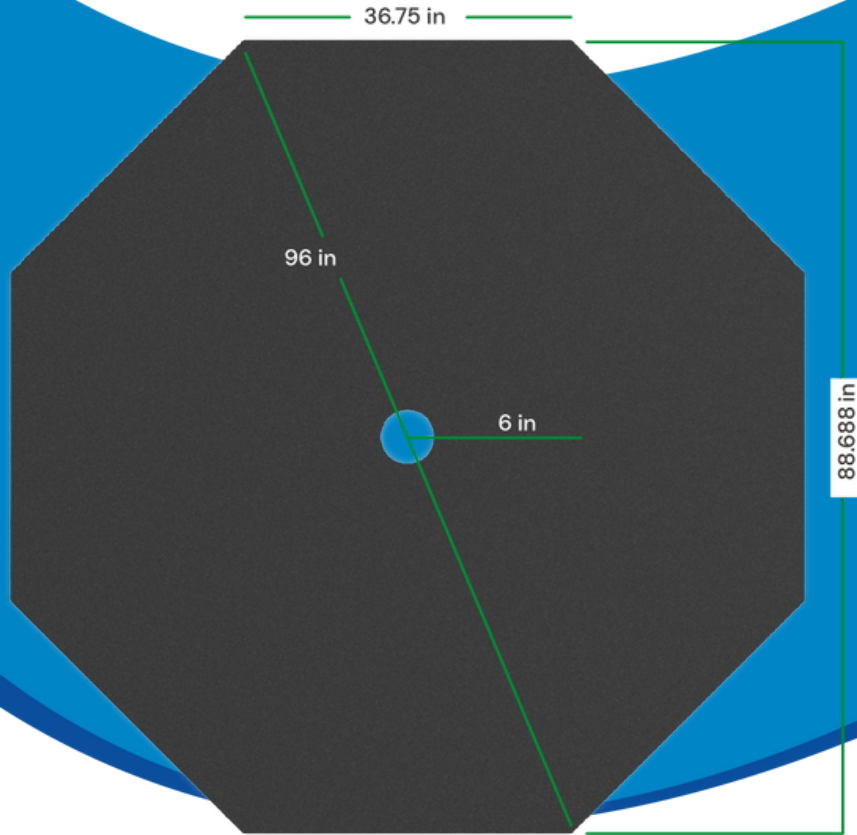

8' CIRCULAR MAT FOR SPINNERS AND TIRE SWINGS

Add extra protection under popular play equipment with the 8' spinner mat. Great for wood fiber installations to help avoid displacement of compliant surfacing. Use under tire swings just like other swing mats. Our chamfered perimeter provides less trip hazard and the interlocking design will help ensure steady placement for reliable protection.

Specifications

- 8' max diameter \ 6" center cut out
- Available with or without center cut out for spinner or tire swing placement
- 2-piece interlocking installation
- Total weight - 448 lbs
- Chamfer perimeter