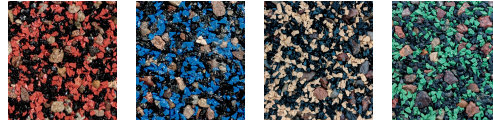

TOT TURF®

COURTSCAPES

Transform your tennis, basketball or athletic court into a dynamic, multi-use, ITF certified court for a fraction of the cost. CourtScapes can be installed directly over most existing damaged asphalt or concrete courts. It is custom mixed and hand-applied. There are no limits to design possibilities.

4 Standard Color Options

Features

- ITF Certified
- Slip Resistant
- Custom designed to suit all needs
- Porous System
- Firm yet flexible

Before

After

Robertson
Recreational Surfaces

800-858-0519
info@totturf.com
www.robertsonsurfaces.com